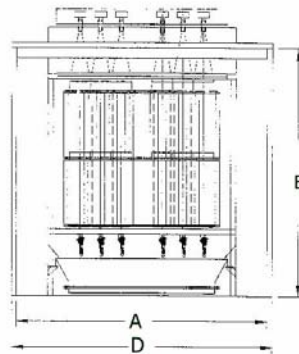

Office: 727-469-8703

info@aerproair.com

fax 727-461-0056

AerPro™

AerBooths w/Self-Cleaning Cartridge Systems

Model	Interior W x H x L	Exterior W x H x L	Total CFM	Modules	Filters	Final Filters	# of Fans	HP	Lights
APRPC 0807-7.5	7'x 8' x 7'6"	8'4" x 9'4" x 13'8"	6000	1	12	6	1	10	1
APRPC 0808-7.5	8'x 8' x 7'6"	8'4" x 9'4" x 13'8"	6000	1	12	6	1	10	1
APRPC 0810-7.5	8'x 10' x 7'6"	8'4" x 10'2" x 13'8"	8000	1	14	6	1	20	1
APRPC 1007-7.5	10'x 7' x 7'6"	10'4" x 9'4" x 13'8"	7000	1	14	6	1	15	2
APRPC 1008-7.5A	10'x 8' x 7'6"	10'4" x 9'4" x 13'8"	8000	1	14	6	1	20	2
APRPC 1008-7.5B	10'x 8' x 7'6"	10'4" x 9'4" x 13'8"	8000	2	16	8	2	7.5	2
APRPC 1010-7.5	10'x 10' x 7'6"	10'4" x 10'2" x 13'8"	10000	2	20	8	2	10	2
APRPC 1207-7.5A	12'x 7' x 7'6"	12'4" x 9'4" x 13'8"	8000	1	14	6	1	20	2
APRPC 1207-7.5B	12'x 7' x 7'6"	12'4" x 9'4" x 13'8"	8000	2	16	8	2	7.5	2
APRPC 1208-7.5	12'x 8' x 7'6"	12'4" x 9'4" x 13'8"	10000	2	20	8	2	10	2
APRPC 1210-7.5	12'x 10' x 7'6"	12'4" x 10'2" x 13'8"	12000	2	24	12	2	10	2

FRONT ELEVATION

SIDE ELEVATION

The AerPro AerBooth offer the best value with your safety and concerns for the environment. The AerBooth is the only booth that comes standard with its own NEMA 12 remote panel with disconnect, photohelic gage and final safety filters. In addition, the motors are kept out of the air stream for long life and added safety. Custom sizes are available.