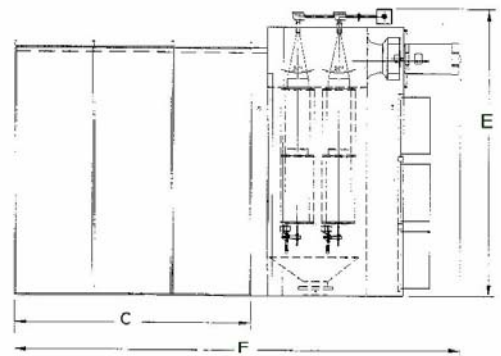

SIDE ELEVATION

The AerPro AerBooth offer the best value with your safety and concerns for the environment. The AerBooth is the only booth that comes standard with its own NEMA 12 remote panel with disconnect, photohelic gage and final safety filters. In addition, the motors are kept out of the air stream for long life and added safety. Custom sizes are available.

Distributed by:

Another AerPro Product from:

GulfTech Enterprises, Inc.

2124 Sunnydale Blvd. "b"

Clearwater, FL 33765

Office: 727-469-8703

fax 727-461-0056

info@aerproair.com