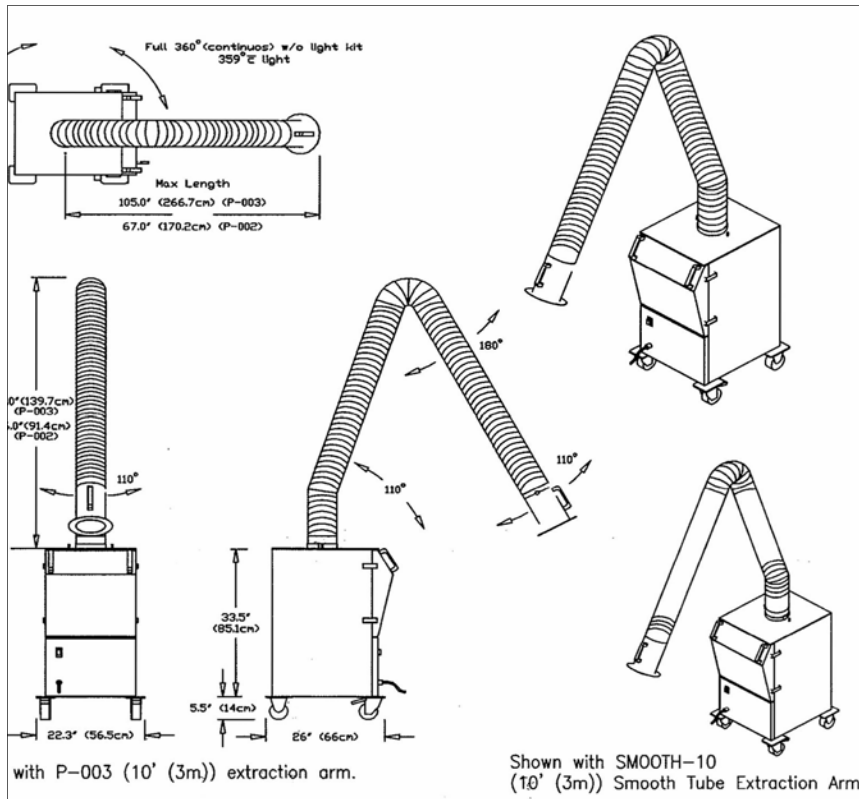

*Distributed by*

Another AerPro Product from:  
**GulfTech Enterprises, Inc.**

2124 Sunnydale Blvd. "B"

Clearwater, FL 33765

Office: 727-469-8703

info@aerproair.com

fax 727-461-0056

Mobile Filter AERmobi cartridge filter. Mobile mechanical filter for welding fumes, grinding dust etc. Compact and flexible unit made of powder painted steel sheet. Fan 0,75 kw (1hp), 120 V, 1-phase, 2400 m3/hr (1400 ft3/m) free-blowing, 1250 m3/hr, 720 CFM through the hood. Comes standard with 1-Pre-filter and 1-Cartridge fine filter which filters more than 99% of the particulate. Active filter surface 14 m2 (550 in2). Delivered complete with starter, overload. Protection, cable, and plug. The AERmobi filter offers both high volume extraction, and a high degree of filtration – up to 99.9% efficiency. The extraction arm captures fume and dust at a distance of 30-50 cm (12-20") from the source and within an area of 0.5m (20") diameter. The arm can be rotated through 360°. Designed w/ parallelogram technology & 3 spring-assisted joints. Black hood w/ optimized airflow & ring handle & built in damper. Flame proof PVC hose 160mm (6.5")Ø. This unit can also be fitted with an activated carbon filter which removes gases from polluted air.